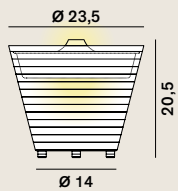

MultiPot+: Table

Light Source	MID POWER LED RGB
Power	3,6 Watt
Kelvin	3.000 on white colour
Dimmer	touch
Lumen	280
CRI	90
USB port	4
Europlugs	3

Class **A / A+ / A++**

Catalogue